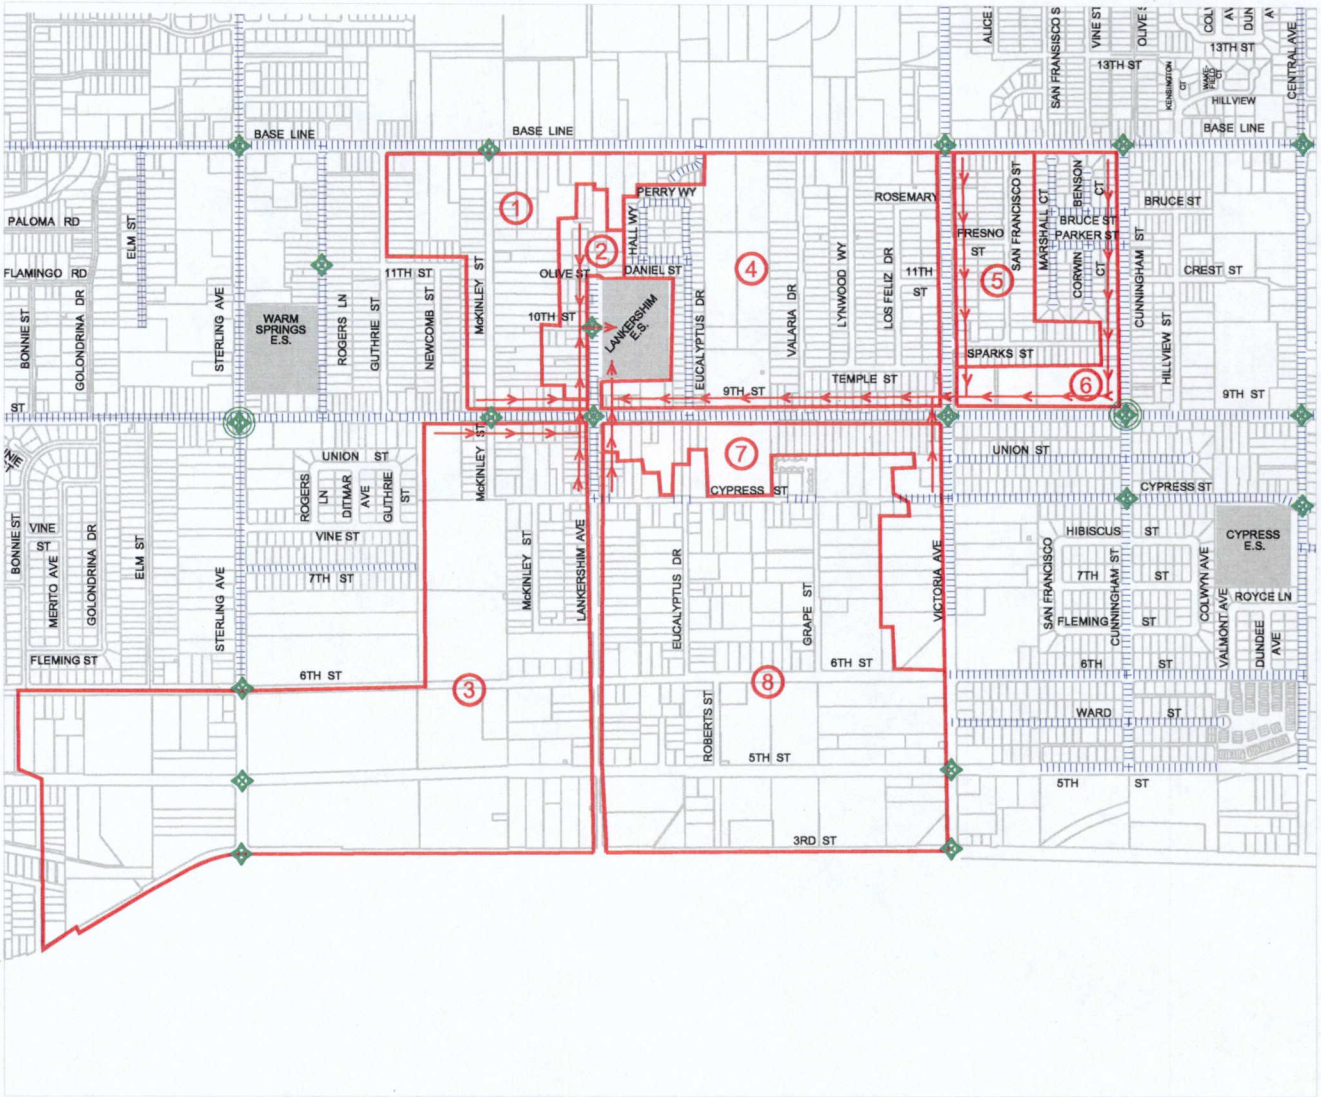

2010

LEGEND

-  SUGGESTED WALKING ROUTE
-  ATTENDANCE AREA BOUNDARY
-  SIDEWALK PATH
-  AREA No. (SEE ATTACHED DIRECTIONS FOR EACH AREA)
-  CROSS WALK
-  CROSS WALK WITH CROSSING GUARD

SUGGESTED WALKING ROUTES FOR STUDENTS OF LANKERSHIM ELEMENTARY SCHOOL

**SUGGESTED WALKING ROUTES TO
LANKERSHIM ELEMENTARY SCHOOL**
Only Cross Streets at Intersections - NEVER MID-BLOCK!!!

AREA No. 1

If you live on Base Line west of Eucalyptus Drive, on McKinley Street north of 9th Street, or on the north side of 9th Street west of Lankershim Avenue:

Walk east on the sidewalk along the north side of 9th Street to Lankershim Avenue. Walk north on the sidewalk located on the west side of Lankershim Avenue to the intersection of 10th Street. Use crosswalk to cross over Lankershim Avenue to the entrance of Lankershim Elementary School. (Reverse path to return home.)

AREA No. 2

If you live on the west side of Lankershim Avenue north of 9th Street:

Walk north on the sidewalk along the west side of Lankershim Avenue to the intersection of 10th Street. Use crosswalk to cross over Lankershim Avenue to the entrance of Lankershim Elementary School. (Reverse path to return home.)